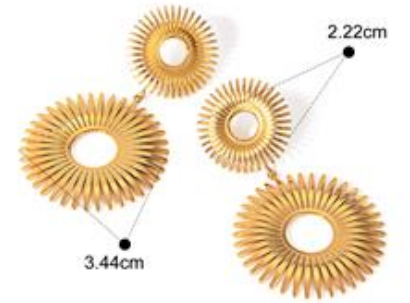

Design 28

Design 29

Design 30

Design 31

Design 32

Design 33

Design 34

Design 35

Design 36

Design 37

Design 38

Design 39

Design 40

Design 41

Design 42

Design 43

Weight:19.58g

Weight:19.58g

Design 44

Design 45

Design 46

Design 47

Design 48

Design 49

Design 50

Design 51

Weight: 3.29g
Length: 19+6cm / 7.48+2.36in