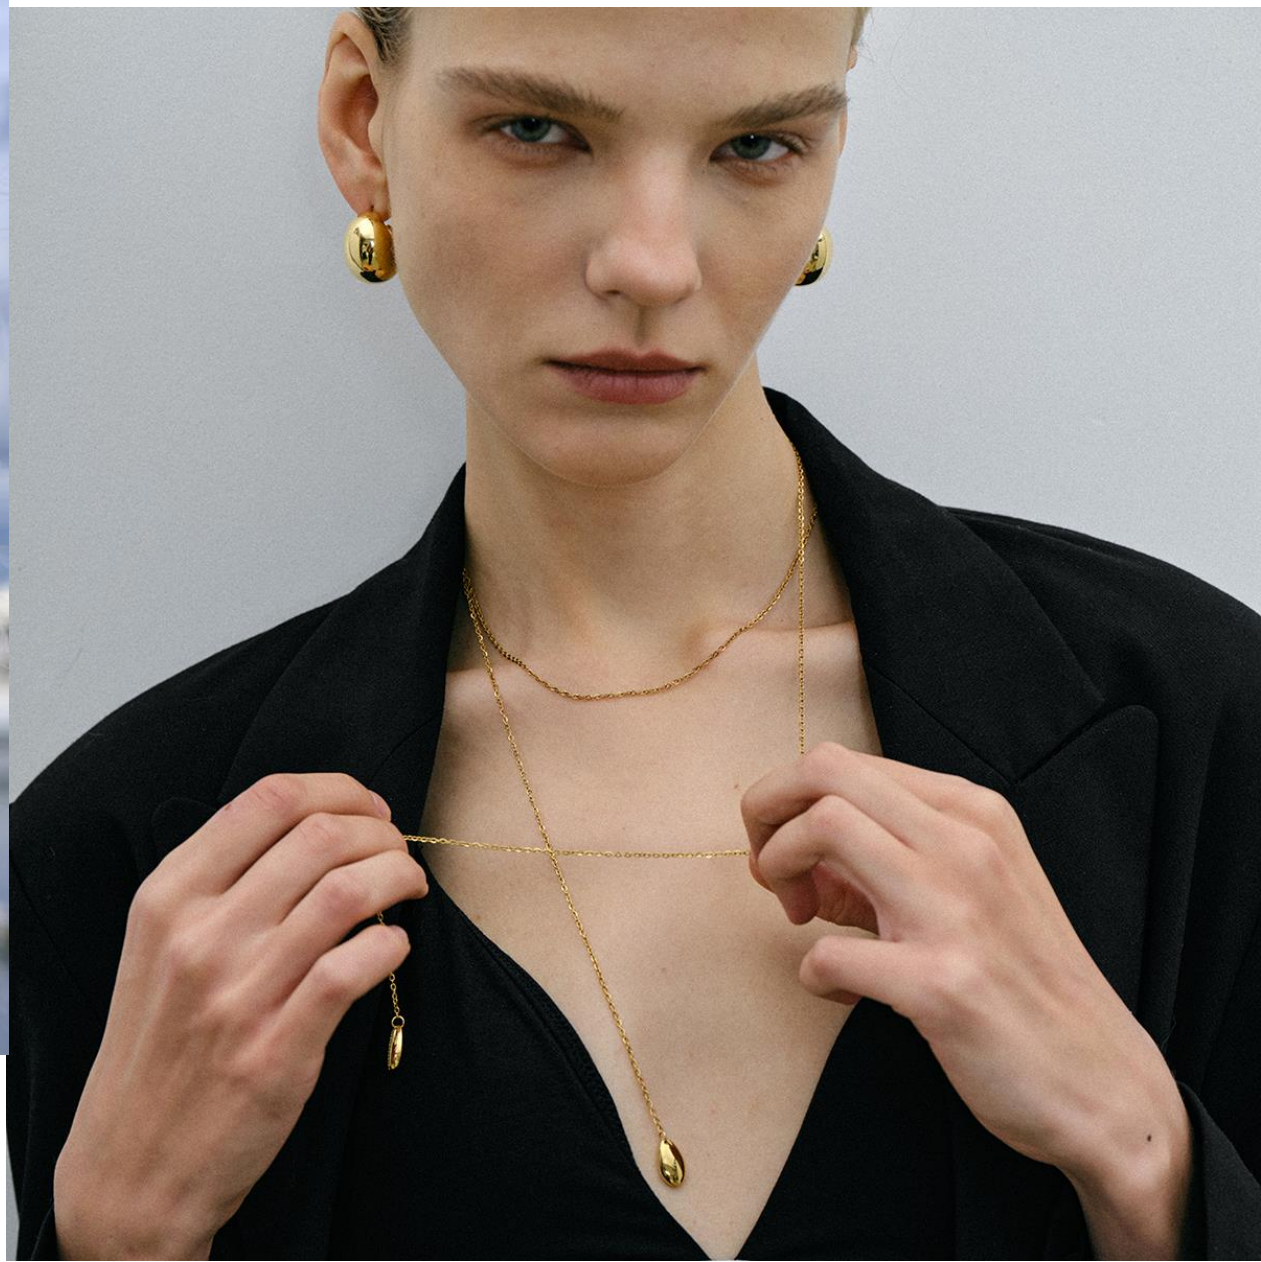

JR Fashion Accessories

Stainless Steel

THE
WATERPROOF

JEWELRY

SHOP NEW

Design 01

Design 02

Design 03