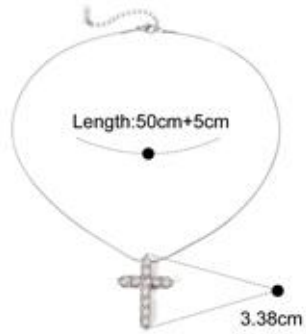

Weight:19.58g

Weight:19.58g

Design 44

Design 45

Design 46

Design 47

Design 48

Design 49

Design 50

Design 51

Weight: 3.29g
Length: 19+6cm / 7.48+2.36in