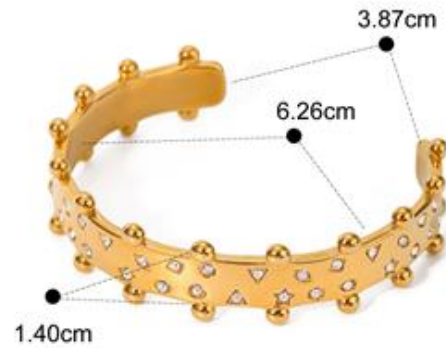

Design 36

Design 37

Design 38

Design 39

Design 40

Design 41

Design 42

Design 43

Weight:19.58g

Weight:19.58g

Design 44

Design 45

Design 46

Design 47

Design 48

Design 49

Design 50

Design 51

Weight: 3.29g
Length: 19+6cm / 7.48+2.36in