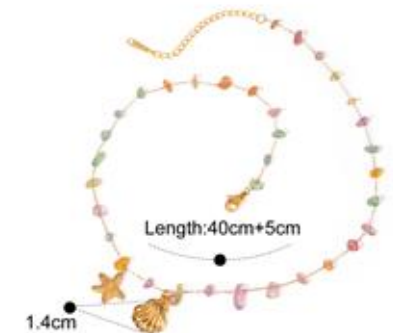

Weight:19.58g

Weight:19.58g

Design 44

Design 45

Design 46

Design 47

Design 48

Design 49

Design 50

Design 51

Weight: 3.29g
Length: 19+6cm / 7.48+2.36in