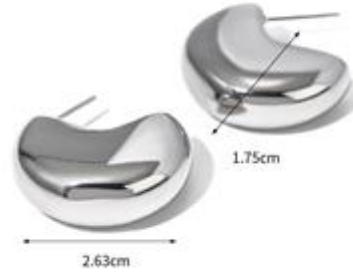

Design 28

Design 29

Design 30

Design 31

Design 32

Design 33

Design 34

Design 35

Design 36

Design 37

Design 38

Design 39

Design 40

Design 41

Design 42

Design 43

Weight:19.58g

Weight:19.58g

Design 44

Design 45

Design 46

Design 47

Design 48

Design 49

Design 50

Design 51

Weight: 3.29g
Length: 19+6cm / 7.48+2.36in