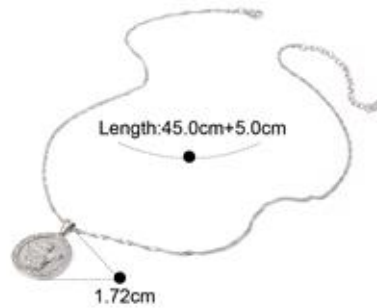

Design 36

Design 37

Design 38

Design 39

Design 40

Design 41

Design 42

Design 43

Weight:19.58g

Weight:19.58g

Design 44

Design 45

Design 46

Design 47

Design 48

Design 49

Design 50

Design 51

Weight: 3.29g
Length: 19+6cm / 7.48+2.36in