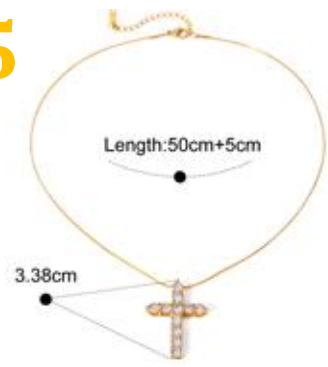

Weight:19.58g

Weight:19.58g

Design 44

Design 45

Design 46

Design 47

Design 48

Design 49

Design 50

Design 51

Weight: 3.29g
Length: 19+6cm / 7.48+2.36in