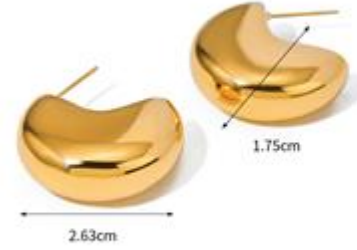

Design 28

Design 29

Design 30

Design 31

Design 32

Design 33

Design 34

Design 35

Design 36

Design 37

Design 38

Design 39

Design 40

Design 41

Design 42

Design 43

Weight:19.58g

Weight:19.58g

Design 44

Design 45

Design 46

Design 47

Design 48

Design 49

Design 50

Design 51

Weight: 3.29g
Length: 19+6cm / 7.48+2.36in