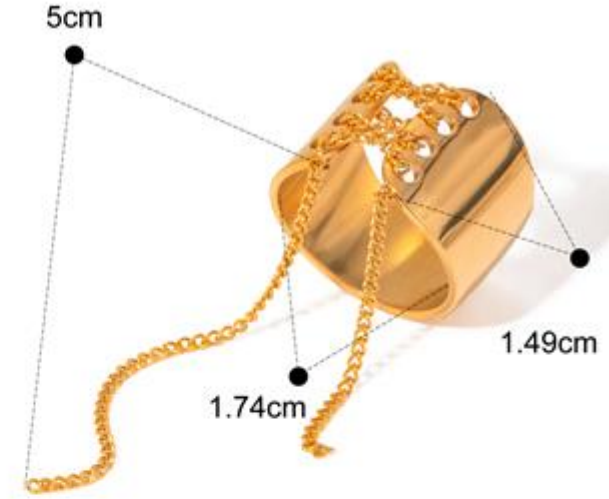

Design 36

Design 37

Design 38

Design 39

Design 40

Design 41

Design 42

Design 43

Weight:19.58g

Weight:19.58g

Design 44

Design 45

Design 46

Design 47

Design 48

Design 49

Design 50

Design 51

Weight: 3.29g
Length: 19+6cm / 7.48+2.36in